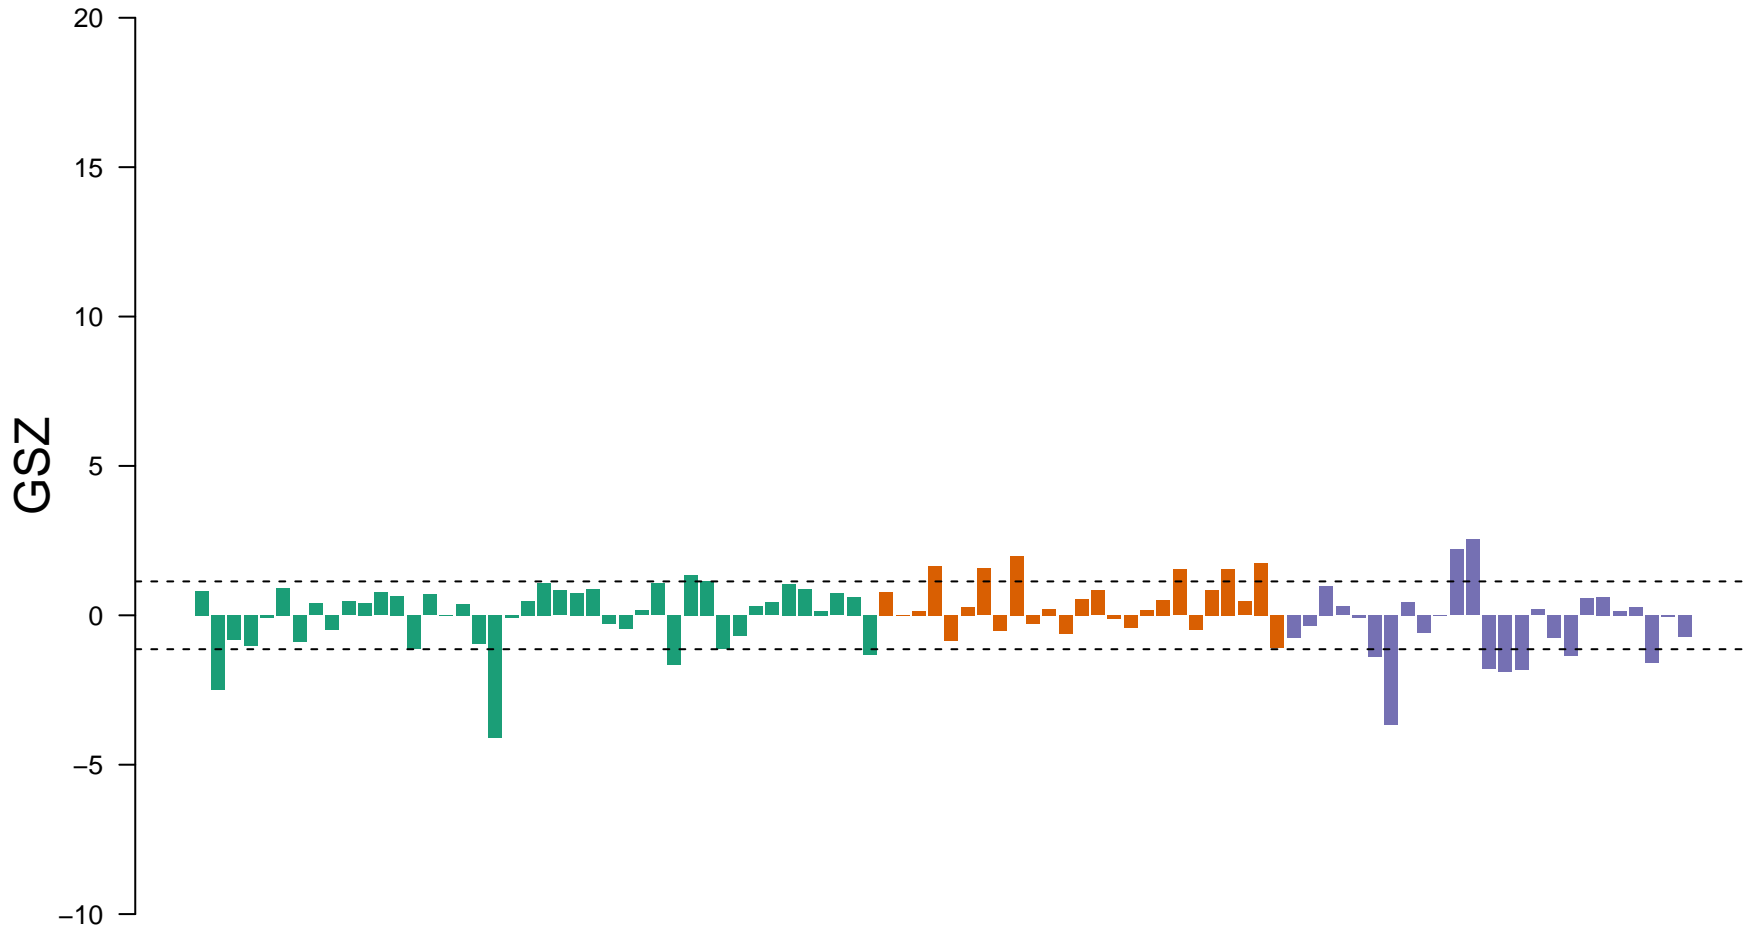

WILLERT_WNT_SIGNALING

■ on
 ■ -
 □ off

WILLERT_WNT_SIGNALING

Enrichment in overexpression spots

Enrichment in kMeans clusters